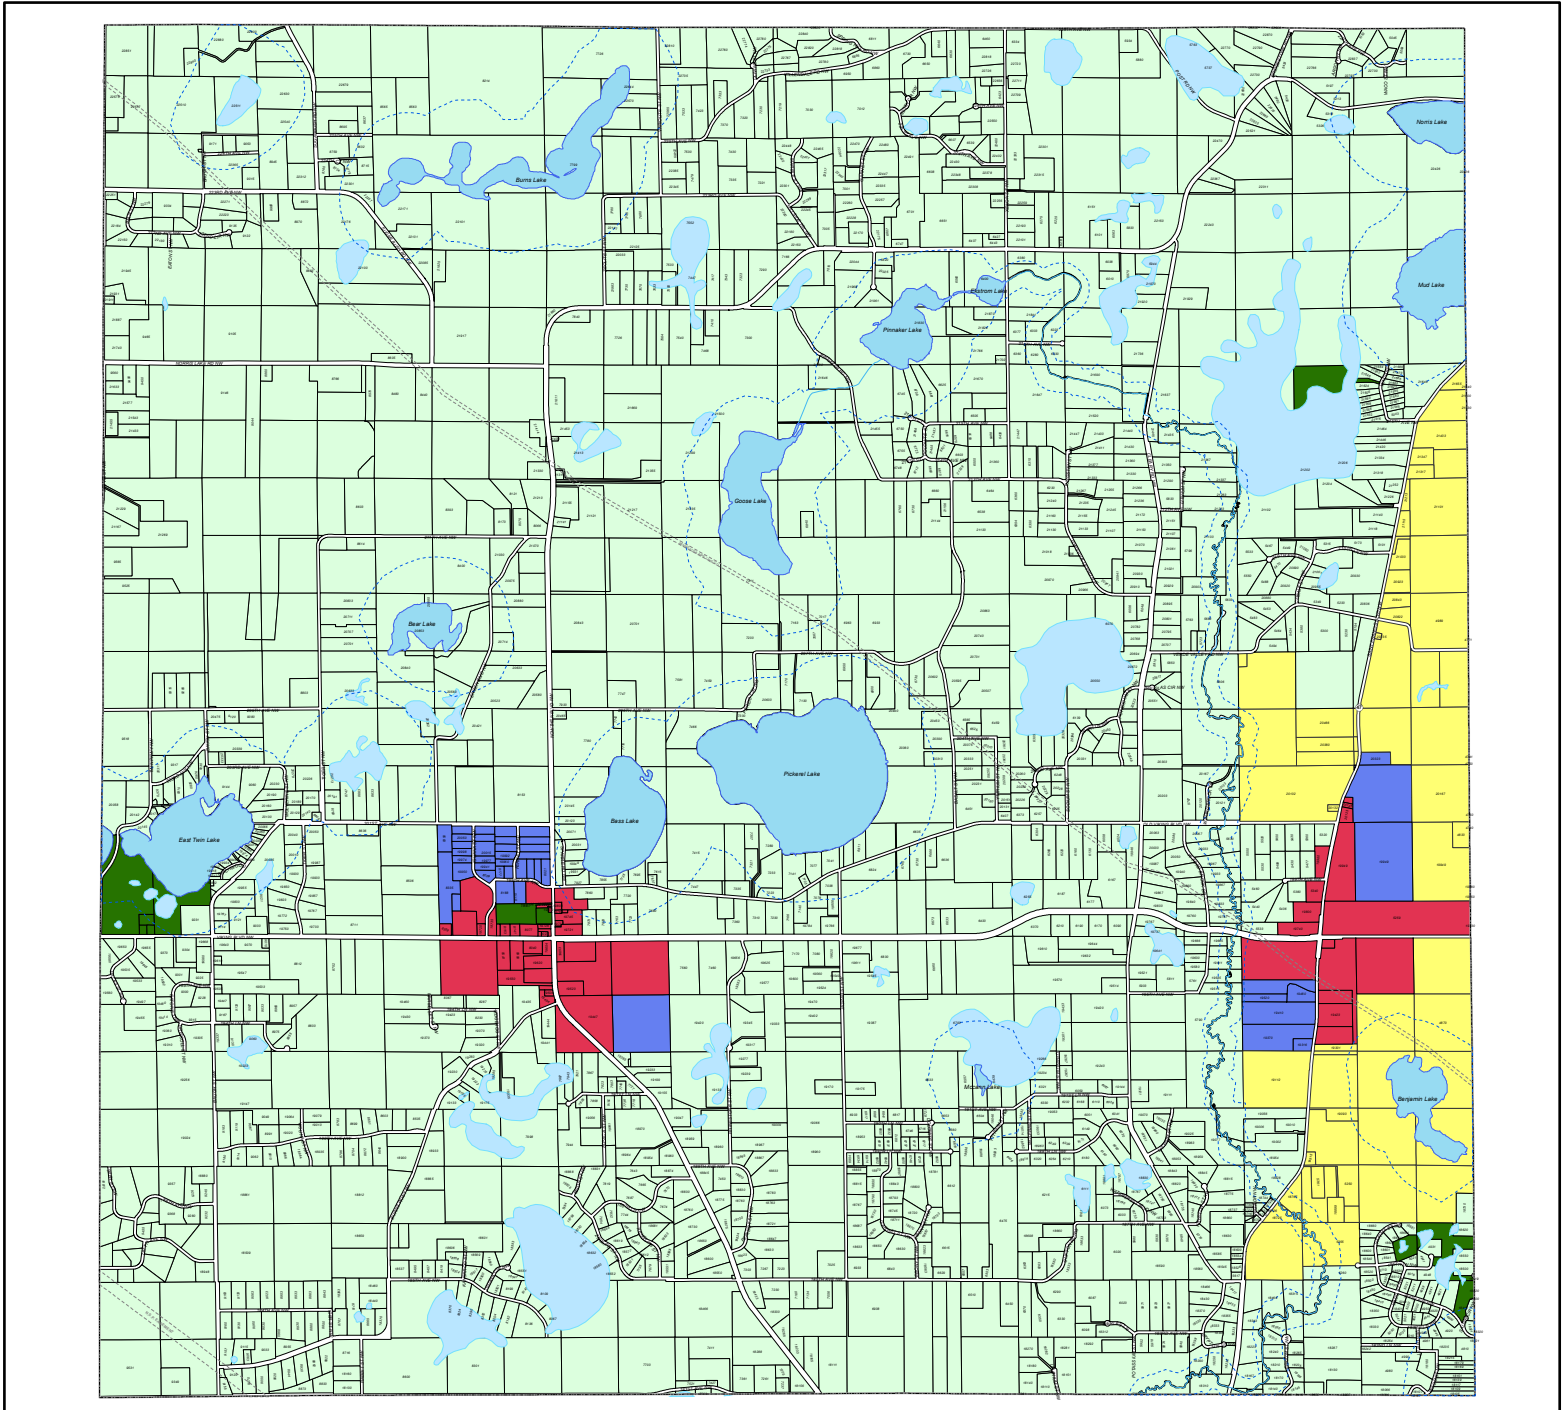

NOTICE: City files must be consulted to verify the zoning classification of property in addition to this map.

City of Nowthen Zoning Map

ZONING

- C-1 - Commercial District (568 acres / 2.62%)
- I-1 - Industrial District (359 acres / 1.65%)
- CON - Conservancy District (77 acres / 0.35%)
- LTA - Long Term Agriculture (0 acres / 0%)
- RRA - Rural Residential Agriculture (19,451 acres / 89.6%)
- LRUS - Long Range Urban Service (1,256 acres / 5.78%)
- Shoreland Overlay District

Sources: City of Nowthen, Anoka County, MN DNR, HAA and TPC

Ordinance #38, adopted October 13, 2011